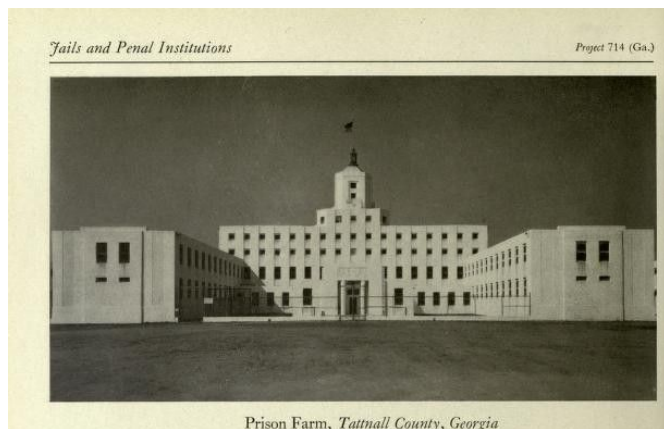

## Georgia State Prison 1938

By: Drew Tallant

Georgia State Prison became infamous during the 1920's and 1930's as many citizens were convicted of crimes and sentenced to death by electric chair within its walls. The prison was built in 1938 to be the largest maximum security prison in the state and the only one to carry out the death penalty by electric chair. This form of execution remained until 2001, when it was replaced by lethal injection due to being deemed inhumane and unconstitutional in the Dawson v. State case. Since that ruling, the electric chair has been deemed to be cruel and unusual in many other states as society adopted the notion of lethal injection as the more "clinical" way of executing those on death row. However, in the progressive era, the Georgia State Prison executed many individuals by electric chair, some of whom were likely wrongly accused. In the book, *An Evil Day in Georgia: The Killing of Coleman Osborn and the Death Penalty in the Progressive-Era South*, the author explores the many injustices and wrongful convictions of three individuals due to societal biases and the political motivations of the entire legal system. Although the book helped to illuminate significant questions about the death penalty, the Georgia State Prison succeeded in carrying out thousands of executions during this time period.

<https://www.google.com/url?sa=i&url=https%3A%2F%2Fatlanta.cbslocal.com%2F2018%2F08%2F01%2Fprison-that-held-georgias-1st-electric-chair-being-torn-down%2F&psig=AOvVaw1lSqmbEbGIvixvyIePgL&ust=1603599705704000&source=images&cd=vfe&ved=0CAIQjRxFwoTCMDEvcmwzOwCFQAAAAAdAAAAABAT>